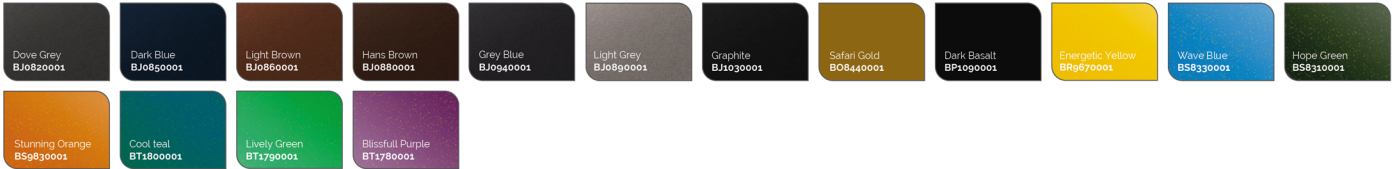

WRAP & GO

QUALITY ISN'T EXPENSIVE IT'S PRICELESS

WRAP & GO COLOUR GUIDE

3M Gloss

3M Satin

3M Matte

3M Textures

3M Color Flips

Chrome

3M

Select Graphic Provider

Silver

Avery Gloss

Avery Satin Metallic

Avery Satin

Avery Pearl

Avery Gloss Pearl

Avery Matte Metallic

Avery Matte

Extreme Texture

Avery Gloss Metallic

Avery ColorFlow™ Satin

Avery ColorFlow™ Gloss

Teckwrap Gloss Metallic

Teckwrap Color Shift Metallic

Teckwrap Super glitter

Chameleon metallic

Teckwrap eggshell metallic

Teckwrap White chameleons

Teckwrap gloss glitter diamond

Teckwrap Super Matte

Teckwrap High Gloss