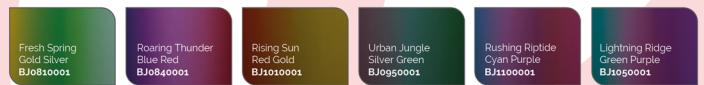

Chrome

3M

Select Graphic Provider

Silver

Avery Gloss

Avery Satin Metallic

Avery Satin

Avery Pearl

Avery Gloss Pearl

Avery Matte Metallic

Avery Matte

Extreme Texture

Avery Gloss Metallic

Avery ColorFlow™ Satin

Avery ColorFlow™ Gloss

Teckwrap Gloss Metallic