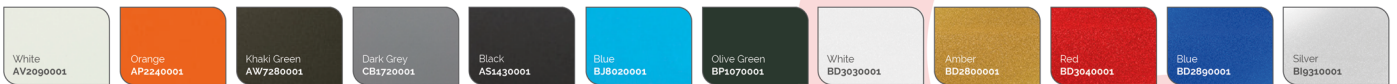

Chrome

3M

Select Graphic Provider

Silver

Avery Gloss

Avery Satin Metallic

Avery Satin

Avery Pearl

Avery Gloss Pearl

Avery Matte Metallic

Avery Matte

Extreme Texture

Avery Gloss Metallic

Avery ColorFlow™ Satin

Avery ColorFlow™ Gloss

Teckwrap Gloss Metallic